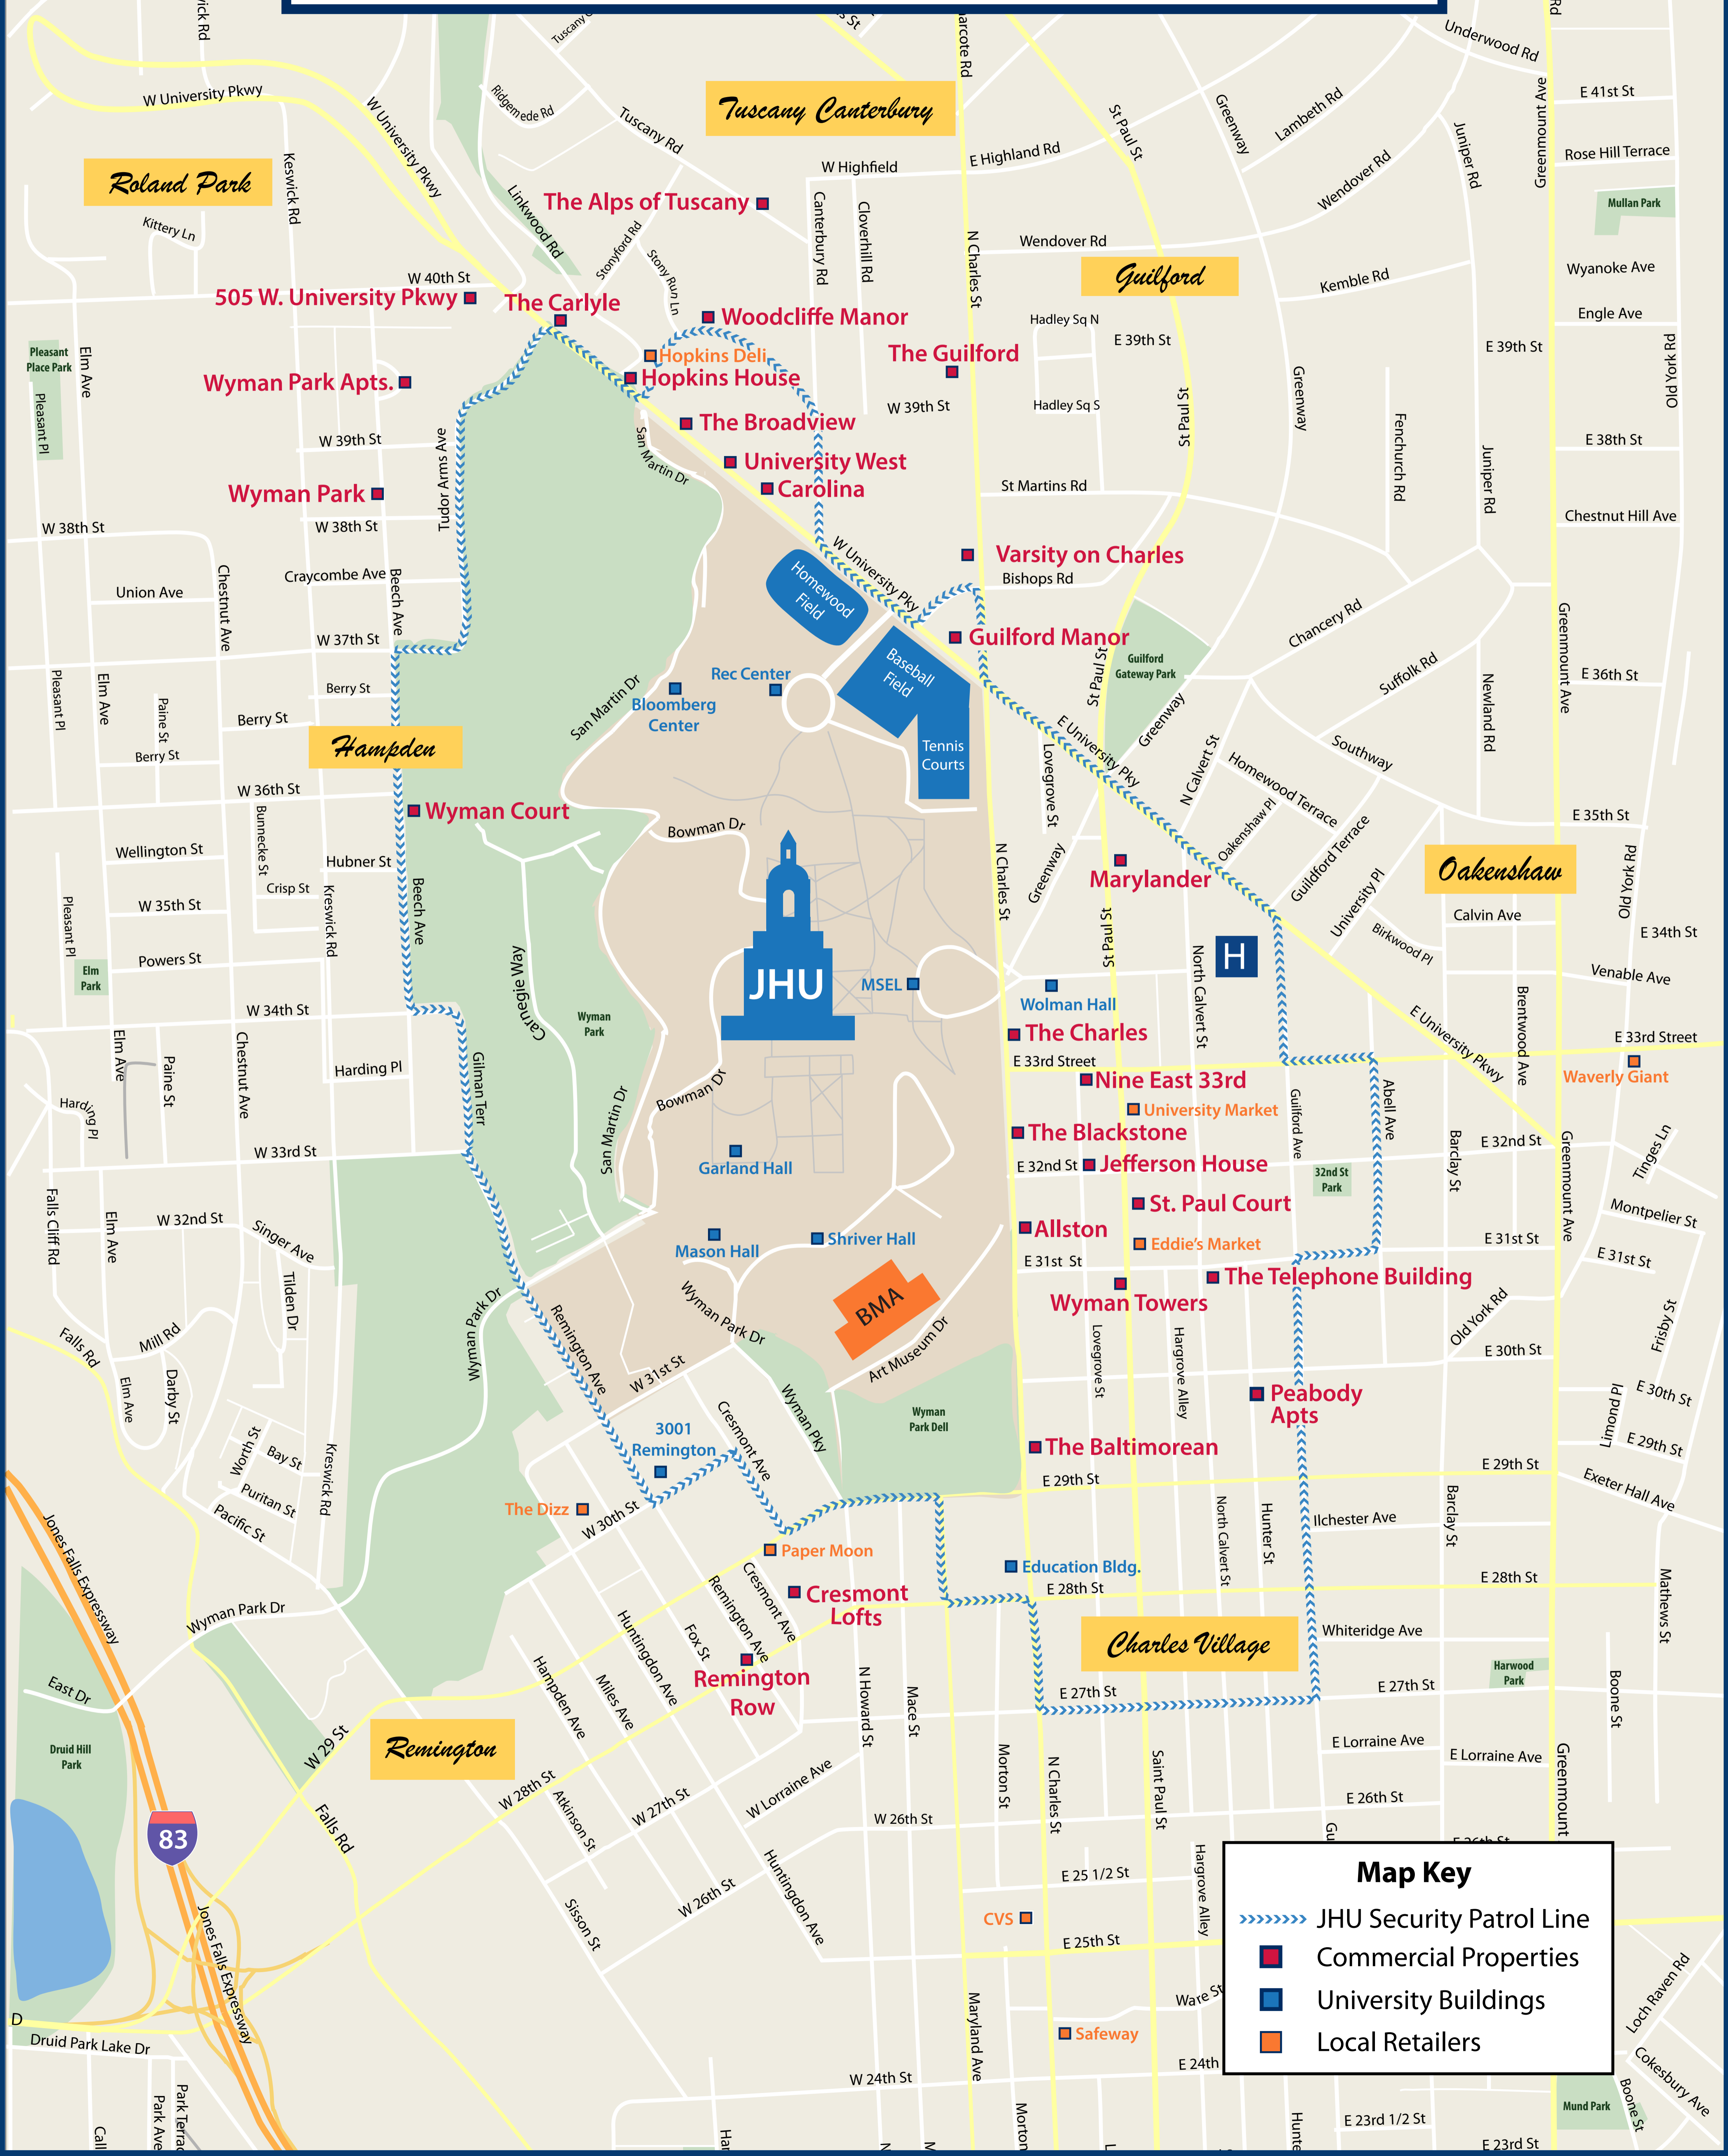

Homewood Area Map

With JHU Off-Campus Security Patrol Zone

Map Key

- JHU Security Patrol Line
- Commercial Properties
- University Buildings
- Local Retailers