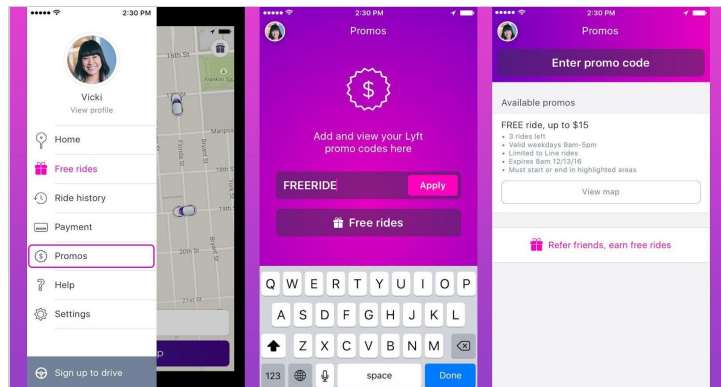

### BETWEEN:

- 3400 N. Charles Street, Baltimore, MD 21218 (JHU Homewood Campus)
- 1111 E. Coldspring Lane 21219 (The League for People with Disabilities)
- 400 E 33rd St., Baltimore, MD 21218 (Enoch Pratt Free Library Waverly Branch)

### ON:

- October 25th - November 1st (Early Voting)
  - 9:00 AM - 10:00 PM
- November 6th (Election Day)
  - 6:00 AM - 10:00 PM

Before you request your ride, in the "Promos" section of the Lyft app enter your promo code:

### 2018HOPKINSVOTES

Applied credit is displayed on the ride payment screen.