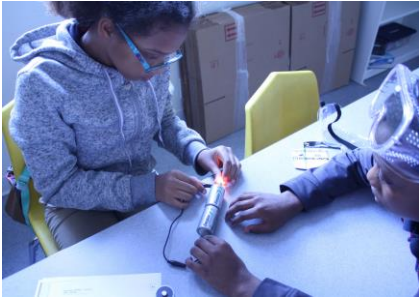

STEM Achievement in
Baltimore Elementary Schools

STEM Showcase

Science • Technology • Engineering • Mathematics

SABES

& FAMILY SCIENCE NIGHT

A Special Invitation to Families, Community Members, and Teachers

**Wednesday, November 20th
5:30-7:00PM**

- See our neighborhood students present their hands-on STEM projects
- Explore science & engineering through hands-on, interactive demonstrations
- Learn more about STEM in the community