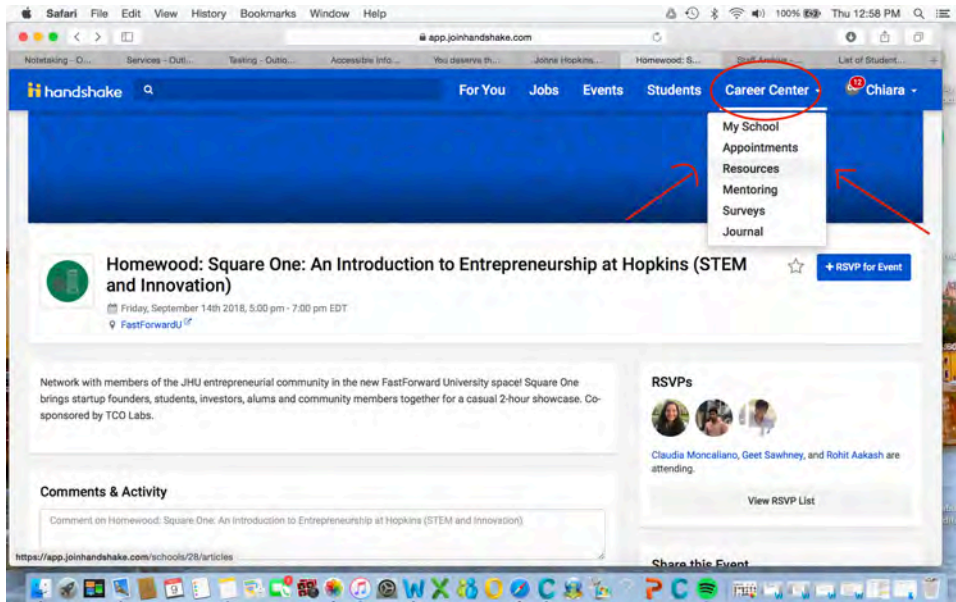

CAREER RESOURCES FOR STUDENTS WITH DISABILITIES ON HANDSHAKE

[Handshake](#) is now available to ALL JHU schools! Check out the resources for students with disabilities by:

1. Log in to Handshake (you already have an account using single-sign on!)
2. Go to the Career Center menu on the top left and choose “Resources”