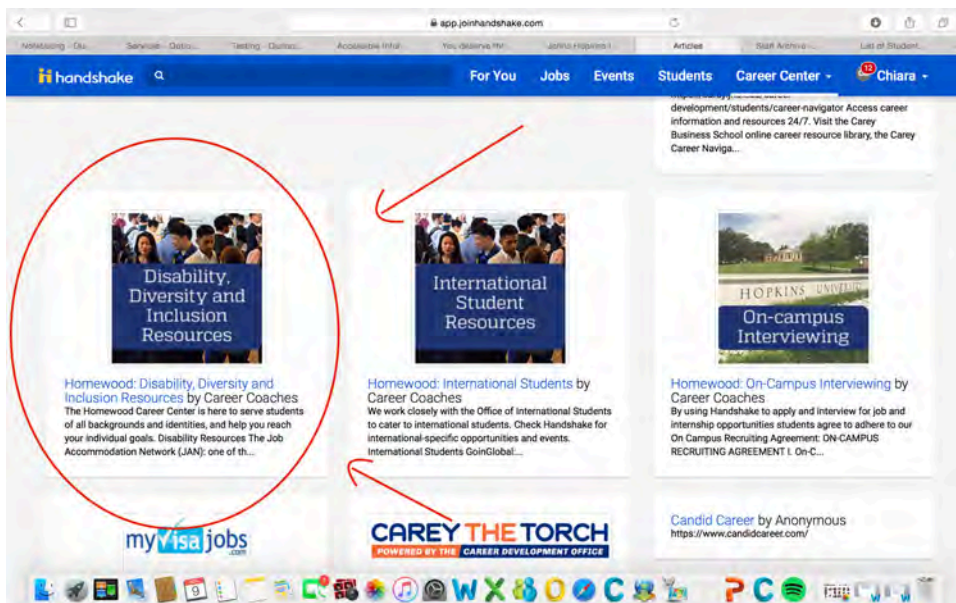

If you have questions about exploring careers, finding tools and resources, or organizing a job search, you can meet with Lauren Barrett (lbarrel1@jhu.edu) either during her drop-in hours (Tuesdays 2:00-4:00 in Levering Café) or make an appointment online using Handshake.